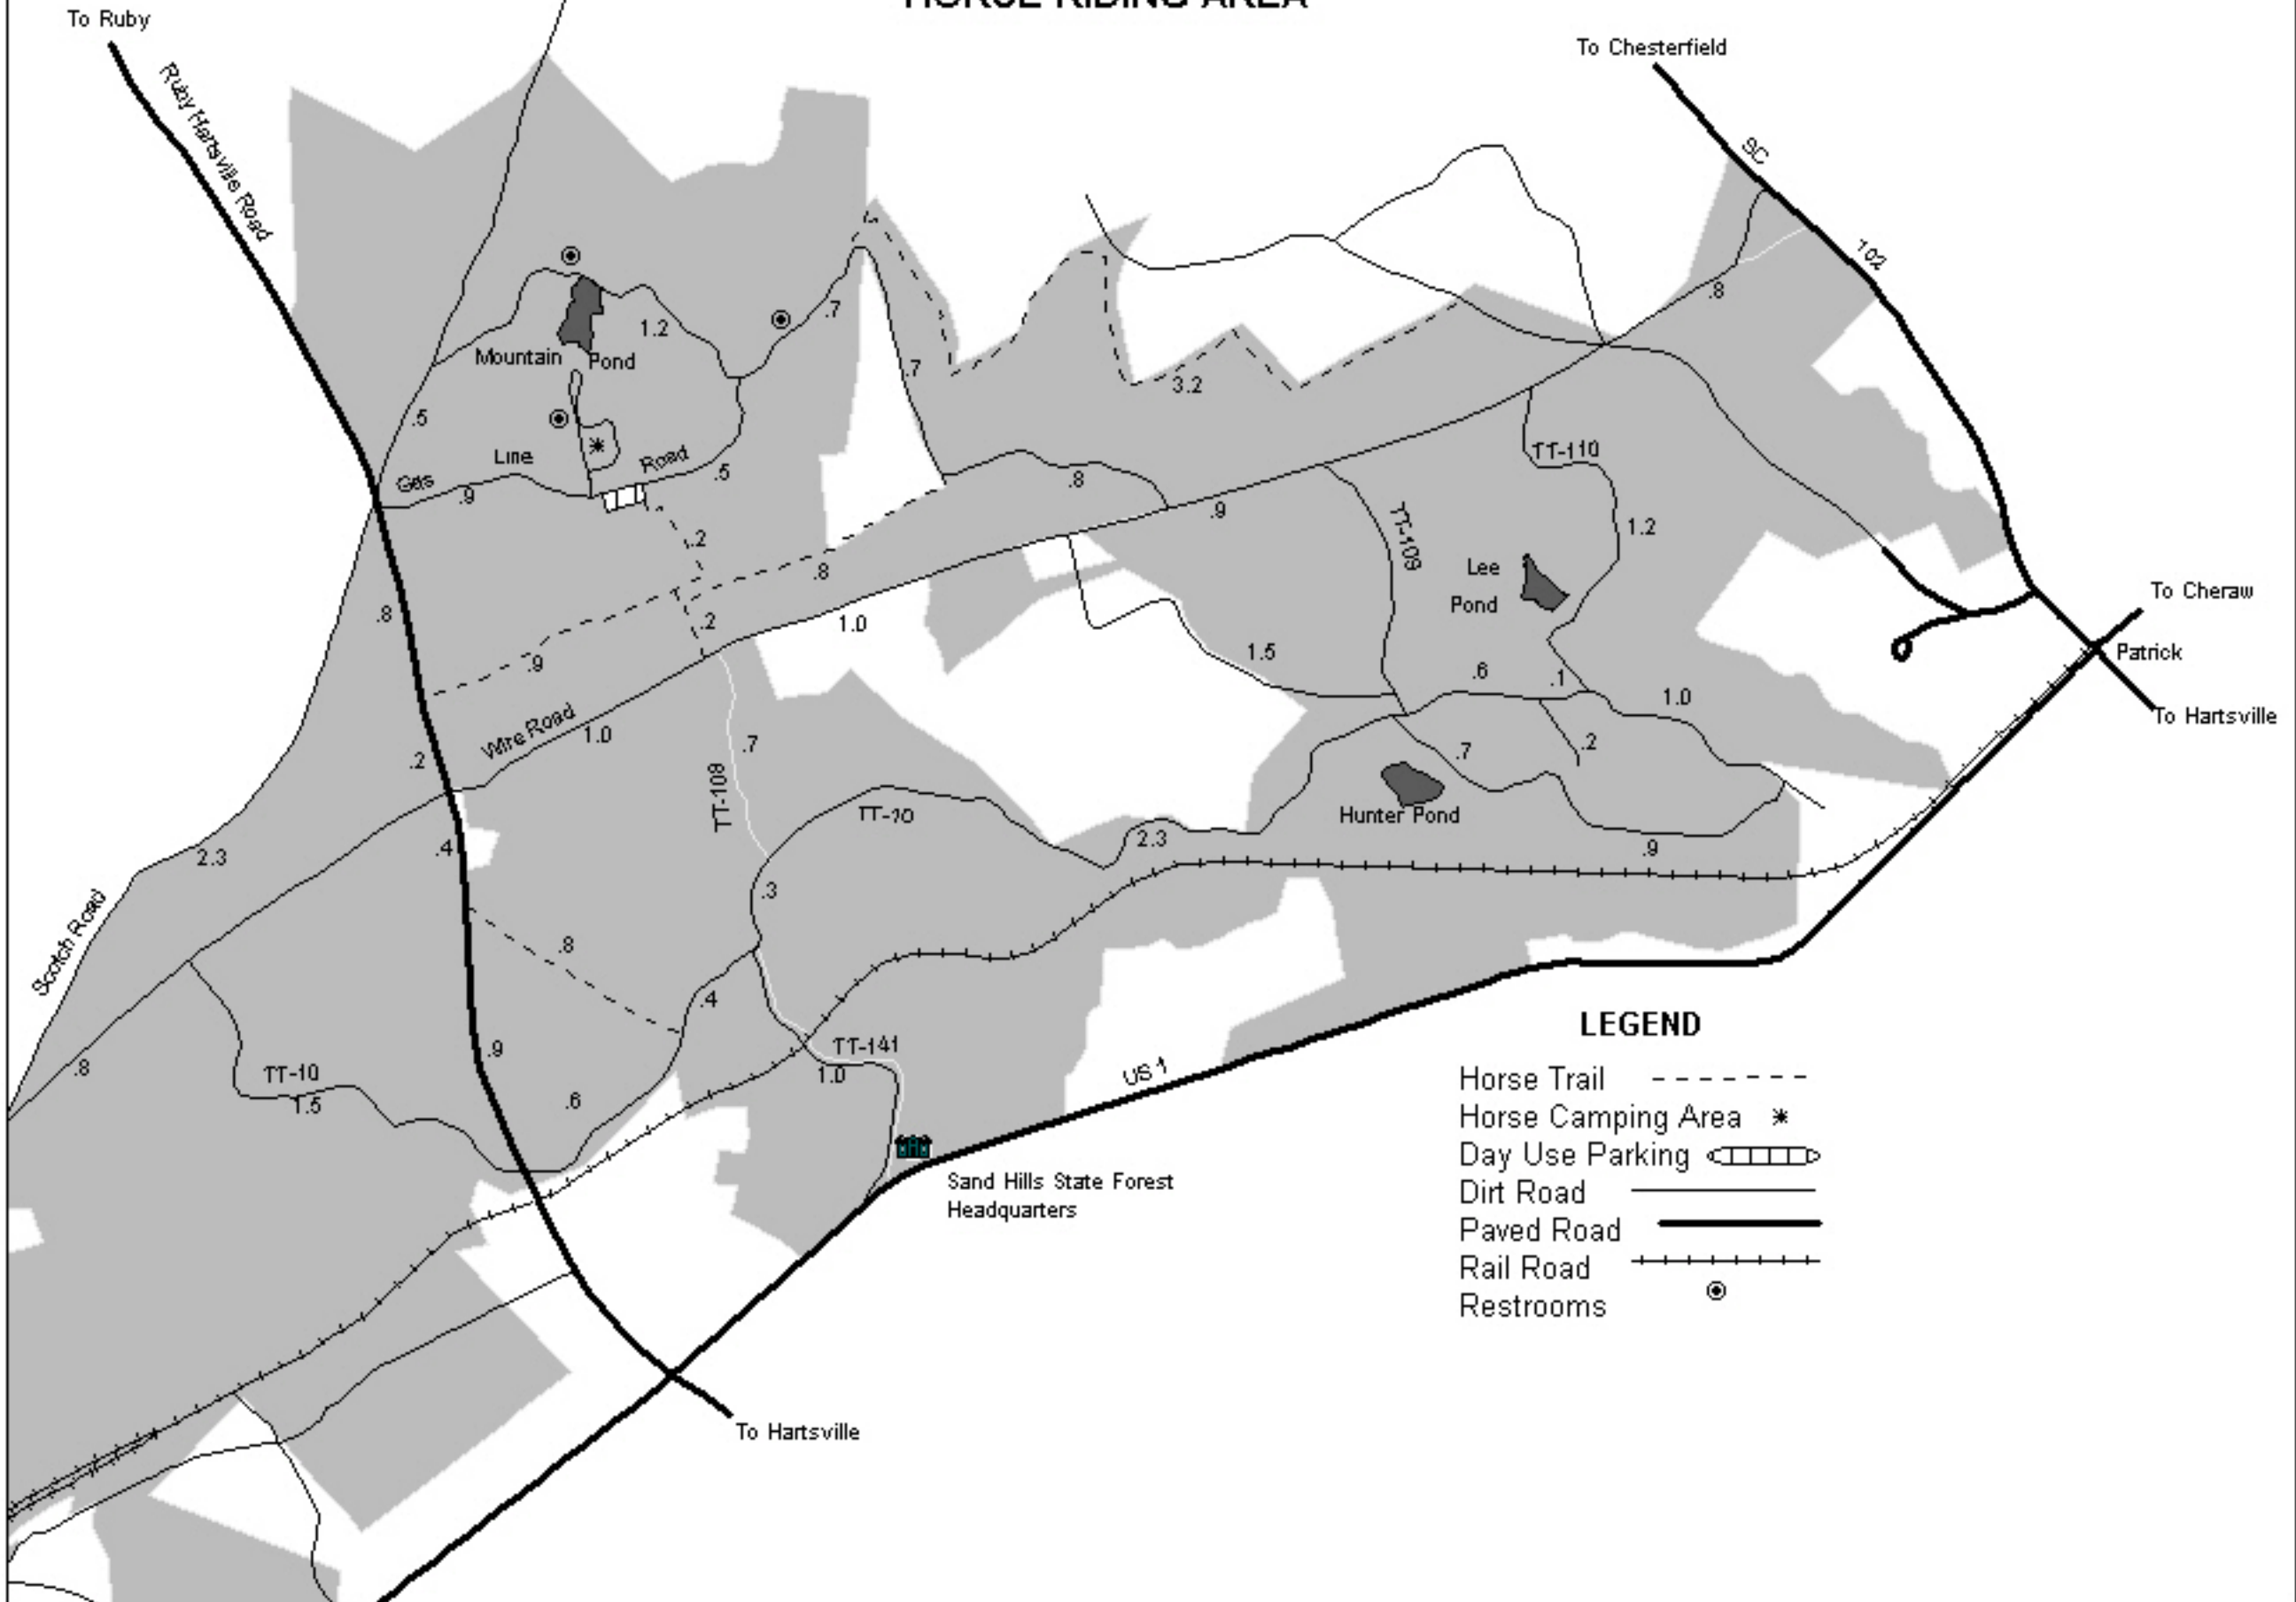

# SUGARLOAF MOUNTAIN HORSE RIDING AREA

## LEGEND

- Horse Trail -----
- Horse Camping Area \*
- Day Use Parking
- Dirt Road \_\_\_\_\_
- Paved Road **—————**
- Rail Road
- Restrooms